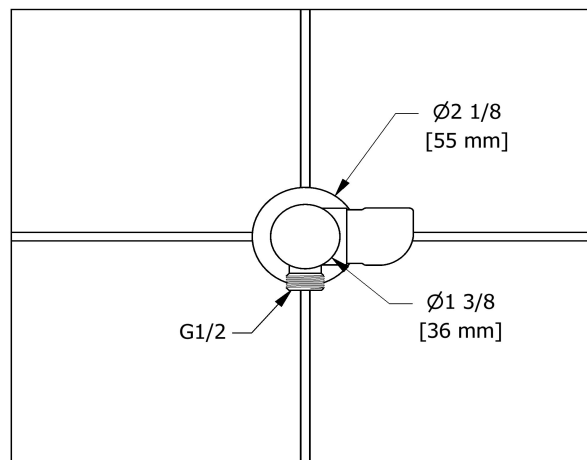

Hand shower holder with elbow supply
4950

Specifications

Descriptions

- 1/2" inlet female NPT
- 1/2" outlet male
- Adjustable depth
- Plastic
- Directional
- Available summer 2016

Available colors

- C : Chrome