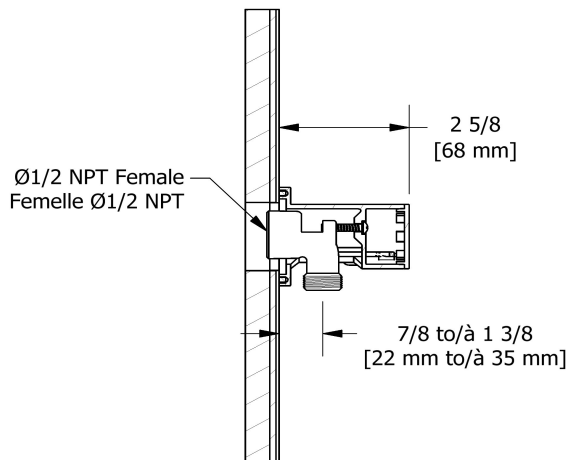

Hand shower holder with elbow supply
4950

Specifications

Descriptions

- 1/2" inlet female NPT
- 1/2" outlet male
- Adjustable depth
- Plastic
- Directional
- Available summer 2016

Available colors

- C : Chrome